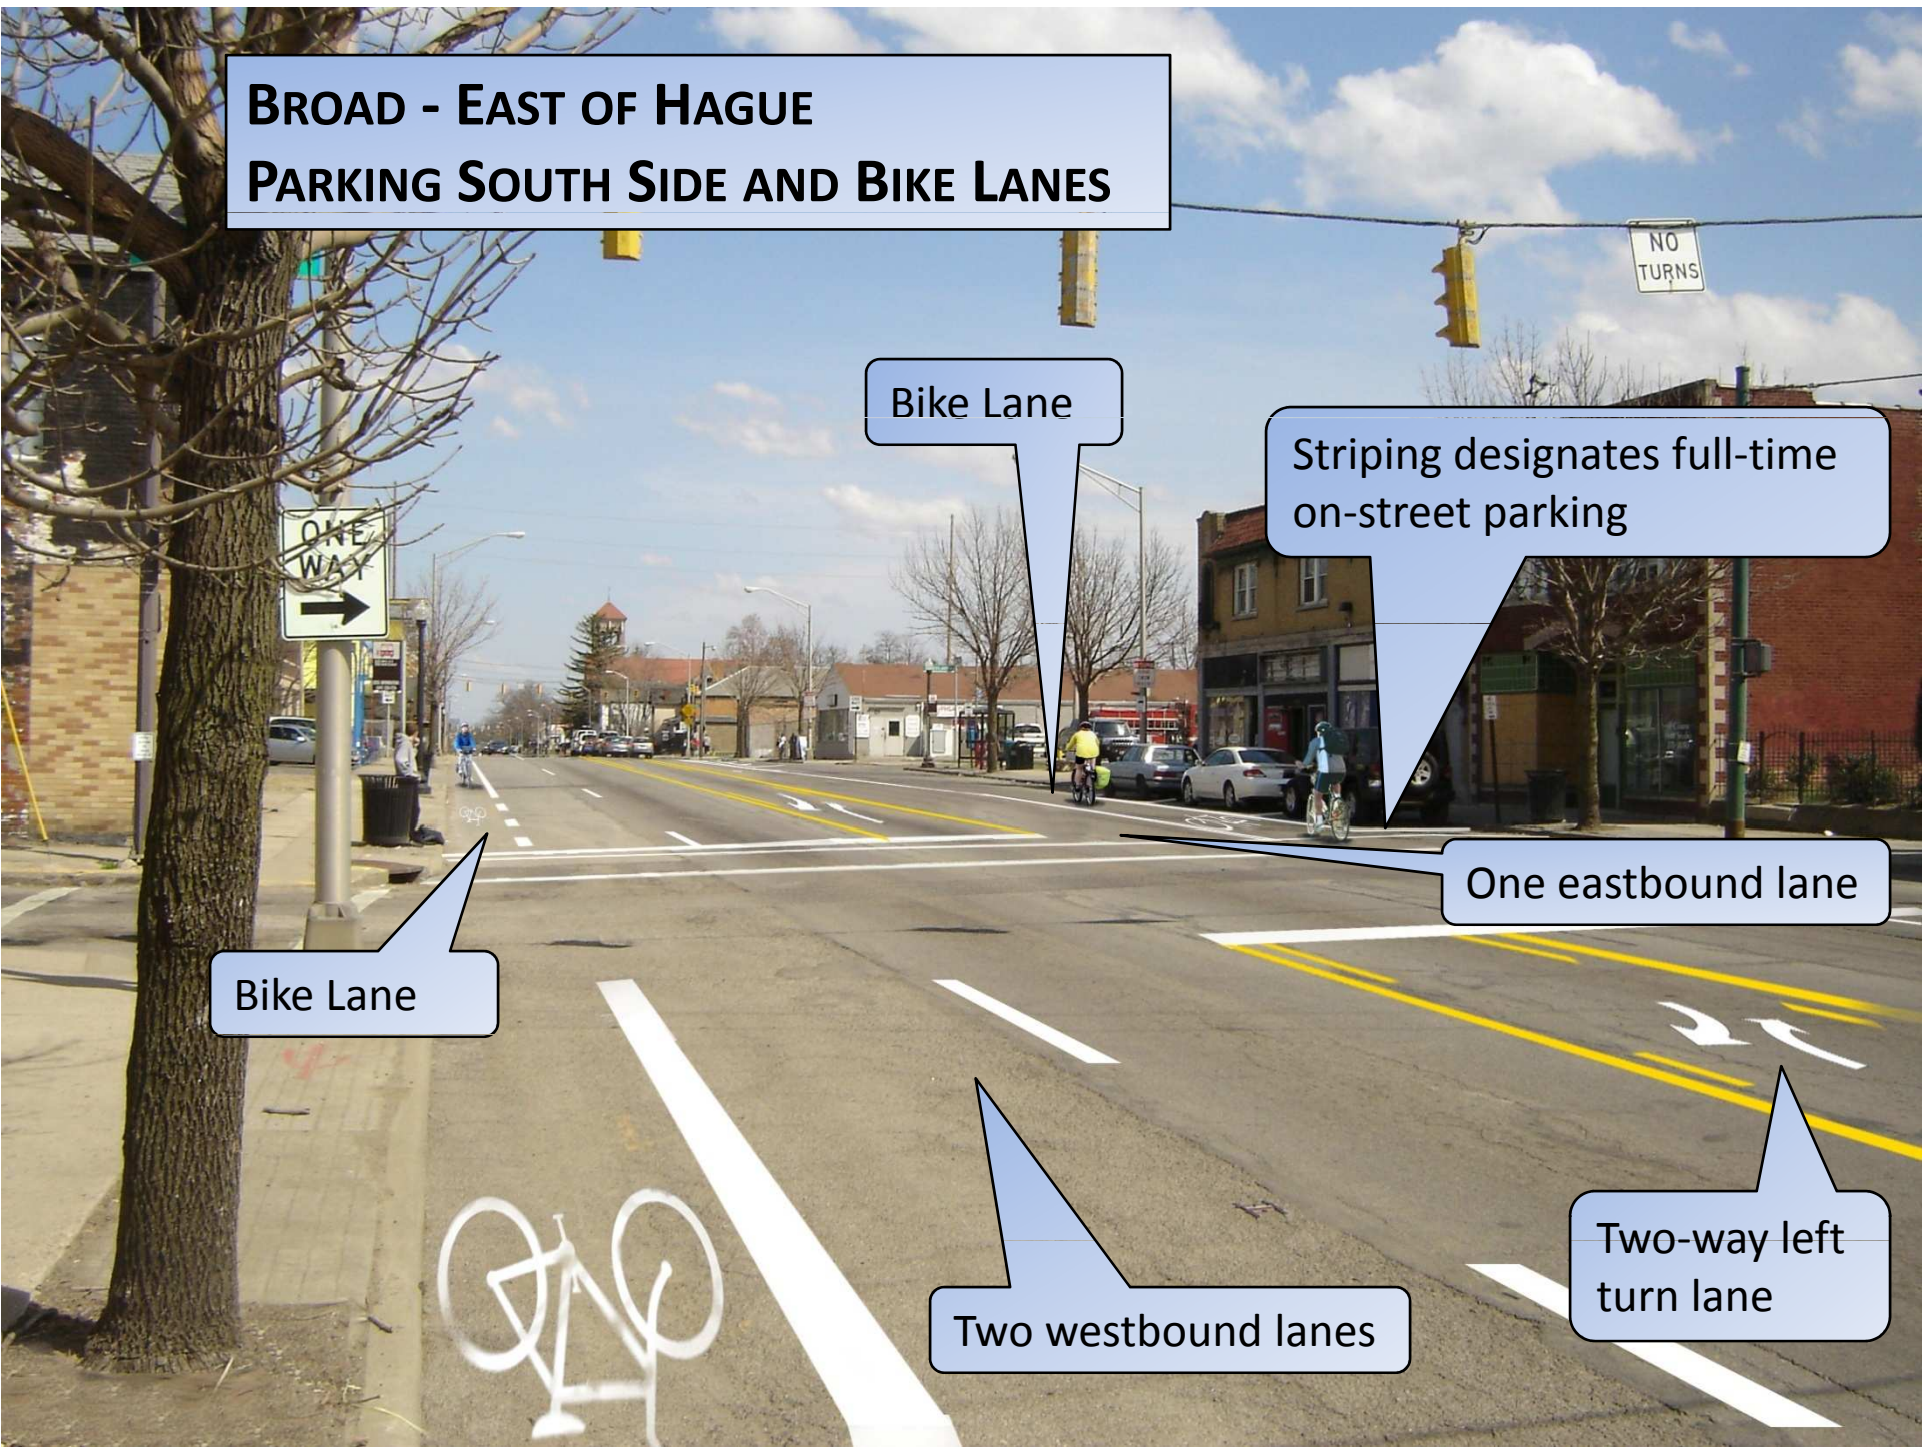

**BROAD - EAST OF HAGUE  
EXISTING STREET VIEW**

**BROAD - EAST OF HAGUE  
PARKING SOUTH SIDE AND BIKE LANES**

Bike Lane

Striping designates full-time on-street parking

One eastbound lane

Bike Lane

Two westbound lanes

Two-way left turn lane

ONE WAY  
→

NO TURNS