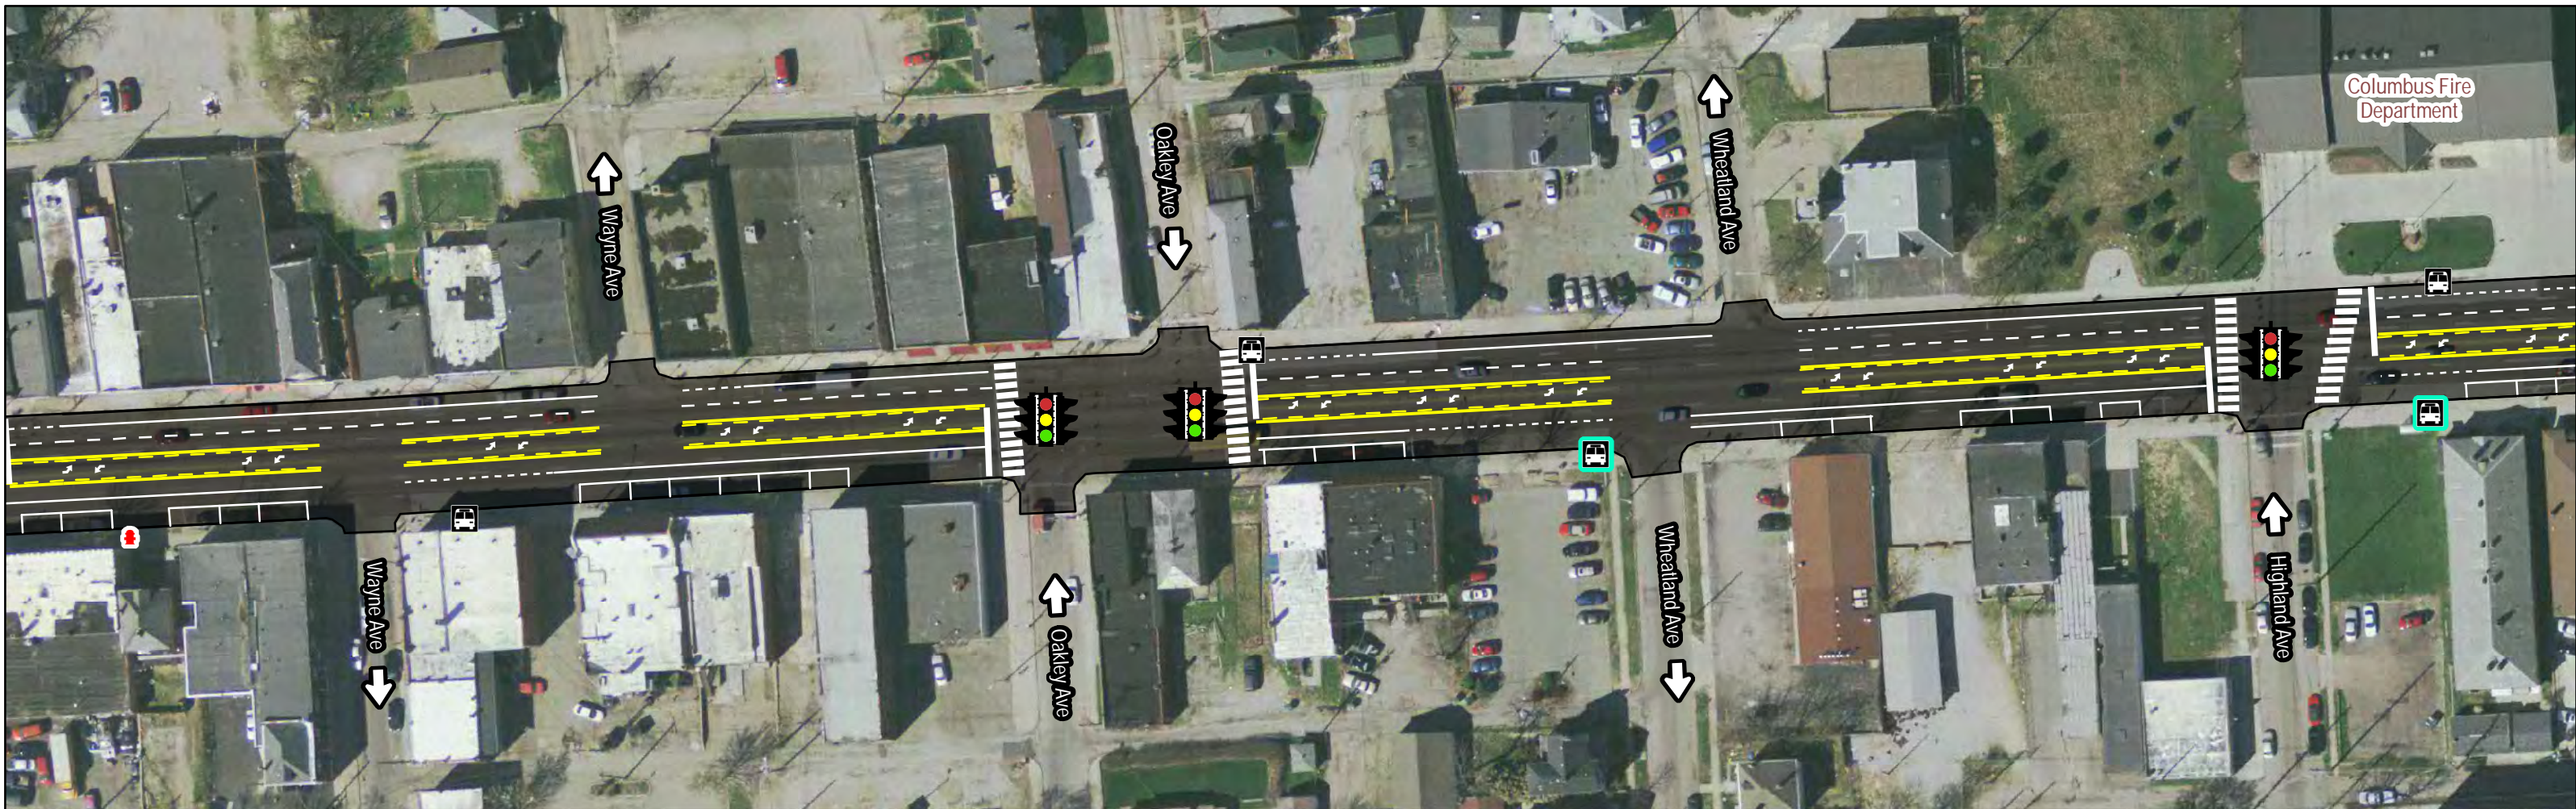

**Broad Street Corridor Improvements
East of Hague - Alt 3
Parking south side with bike lanes**

	Bus Stop		Fire Hydrant
	Bus Stop with Shelter		

0 25 50 100 Feet 

**Broad Street Corridor Improvements
East of Hague - Alt 3
Parking south side with bike lanes**

	Bus Stop		Fire Hydrant
	Bus Stop with Shelter		

0 25 50 100 Feet 